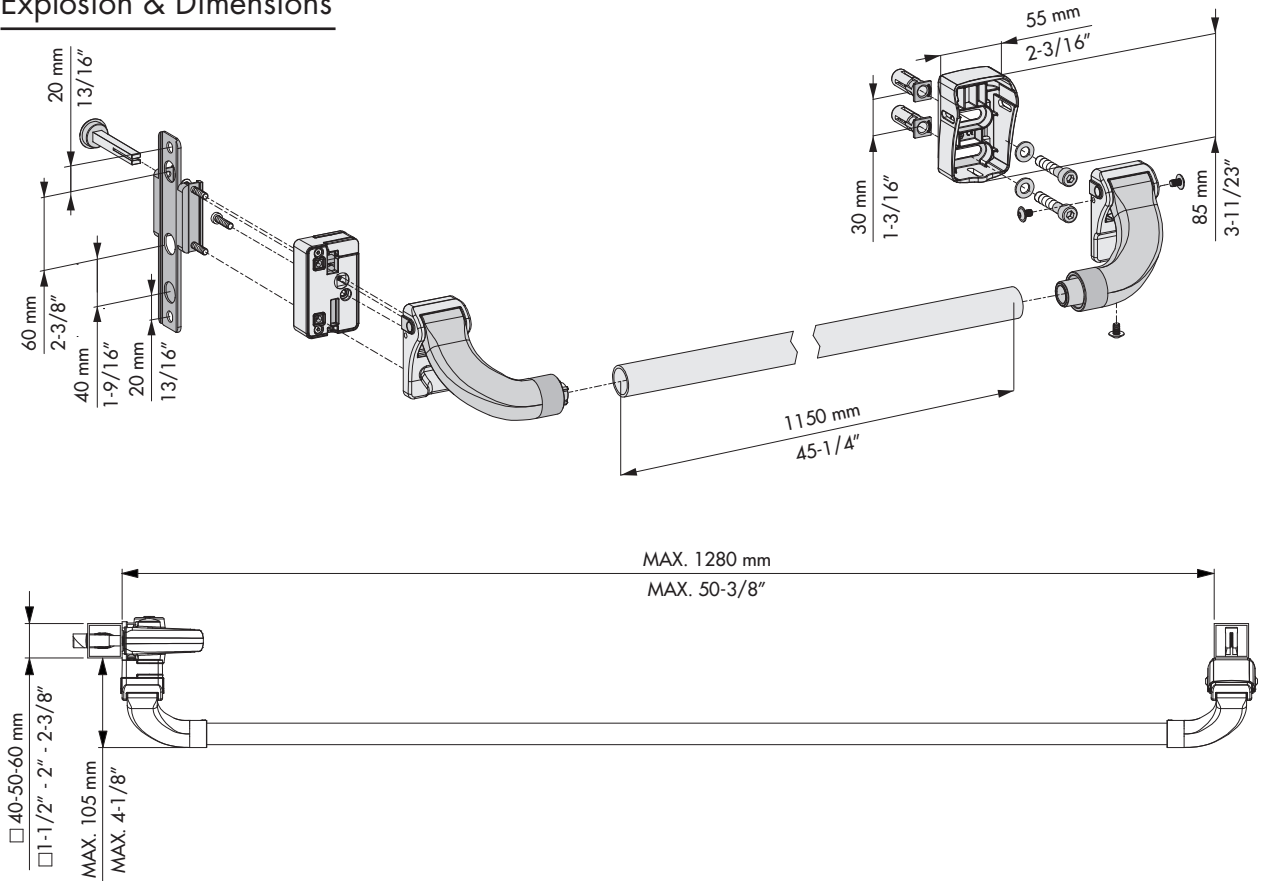

Let's make better fences together

PUSHBAR-L: INSTALLATION INSTRUCTION

① Explosion & Dimensions

② Left or right turning gate

③ Mounting

LOCINOX[®]
WWW.LOCINOX.COM

Doc. Nr.: MANU-000209

Locinox nv • Mannebeekstraat 21 • B-8790 Waregem • Belgium - Europe
Tel. +32 (0)56 77 27 66 • Fax. +32 (0)56 77 69 26 • E-mail: locinox@locinox.com

* M AN U - 0 0 0 2 0 9 *

LOCINOX®

Let's make better fences together

PUSHBAR-H: INSTALLATION INSTRUCTION

① Explosion & Dimensions

* FOR HMETAL lock only

② Left or right turning gate

③ Mounting