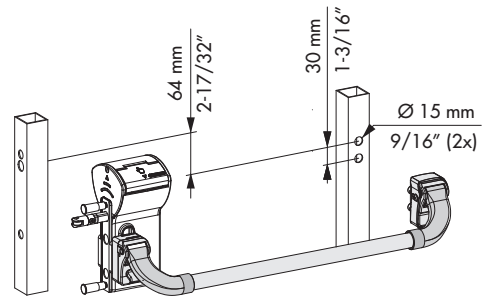

Let's make better fences together

PUSHBAR-L: INSTALLATION INSTRUCTION

① Explosion & Dimensions

② Left or right turning gate

③ Mounting

LOCINOX[®]
WWW.LOCINOX.COM

Doc. Nr.: MANU-000209

Locinox nv • Mannebeekstraat 21 • B-8790 Waregem • Belgium - Europe
Tel. +32 (0)56 77 27 66 • Fax. +32 (0)56 77 69 26 • E-mail: locinox@locinox.com

* M AN U - 0 0 0 2 0 9 *

LOCINOX®

Let's make better fences together

PUSHBAR-H: INSTALLATION INSTRUCTION

① Explosion & Dimensions

* FOR HMETAL lock only

② Left or right turning gate

③ Mounting