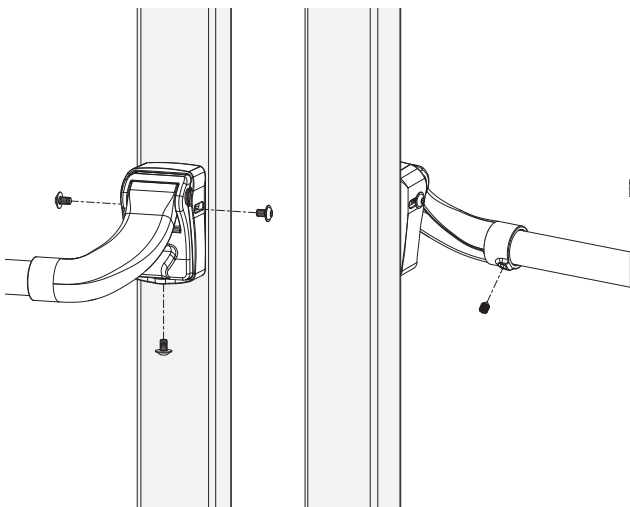

Let's make better fences together

PUSHBAR-L: INSTALLATION INSTRUCTION

① Explosion & Dimensions

② Left or right turning gate

③ Mounting

LOCINOX[®]
WWW.LOCINOX.COM

Doc. Nr.: MANU-000209

Locinox nv • Mannebeekstraat 21 • B-8790 Waregem • Belgium - Europe
Tel. +32 (0)56 77 27 66 • Fax. +32 (0)56 77 69 26 • E-mail: locinox@locinox.com

* M AN U - 0 0 0 2 0 9 *

LOCINOX®

Let's make better fences together

PUSHBAR-H: INSTALLATION INSTRUCTION

① Explosion & Dimensions

* FOR HMETAL lock only

② Left or right turning gate

③ Mounting