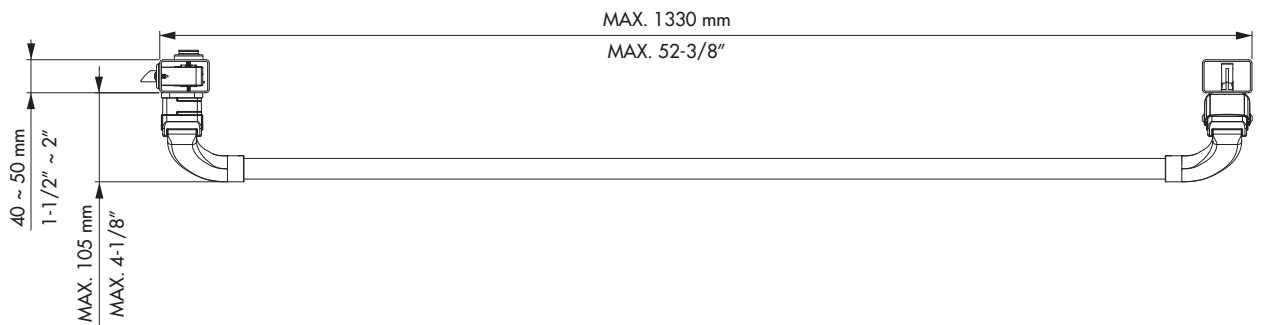

Let's make better fences together

PUSHBAR-L: INSTALLATION INSTRUCTION

① Explosion & Dimensions

② Left or right turning gate

③ Mounting

LOCINOX[®]
WWW.LOCINOX.COM

Doc. Nr.: MANU-000209

Locinox nv • Mannebeekstraat 21 • B-8790 Waregem • Belgium - Europe
Tel. +32 (0)56 77 27 66 • Fax. +32 (0)56 77 69 26 • E-mail: locinox@locinox.com

* M AN U - 0 0 0 2 0 9 *

LOCINOX®

Let's make better fences together

PUSHBAR-H: INSTALLATION INSTRUCTION

① Explosion & Dimensions

* FOR HMETAL lock only

② Left or right turning gate

③ Mounting