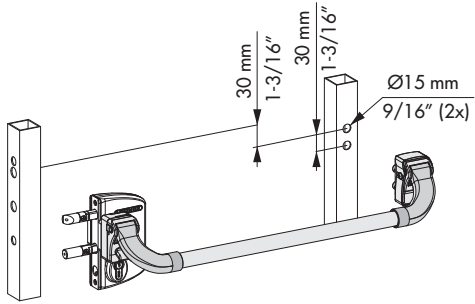

Let's make better fences together

PUSHBAR-L: INSTALLATION INSTRUCTION

① Explosion & Dimensions

② Left or right turning gate

③ Mounting

LOCINOX[®]
WWW.LOCINOX.COM

Doc. Nr.: MANU-000209

Locinox nv • Mannebeekstraat 21 • B-8790 Waregem • Belgium - Europe
Tel. +32 (0)56 77 27 66 • Fax. +32 (0)56 77 69 26 • E-mail: locinox@locinox.com

* M AN U - 0 0 0 2 0 9 *

LOCINOX®

Let's make better fences together

PUSHBAR-H: INSTALLATION INSTRUCTION

① Explosion & Dimensions

* FOR HMETAL lock only

② Left or right turning gate

③ Mounting