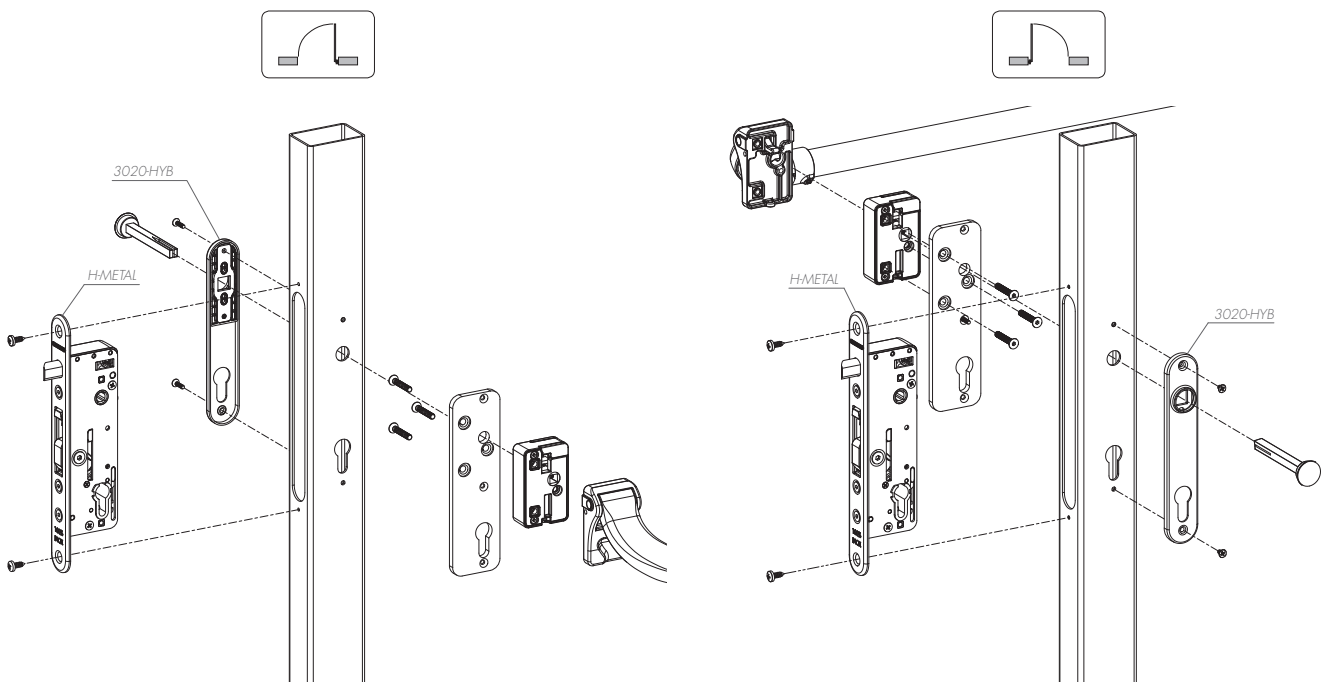

Let's make better fences together

PUSHBAR-L: INSTALLATION INSTRUCTION

① Explosion & Dimensions

② Left or right turning gate

③ Mounting

LOCINOX[®]
WWW.LOCINOX.COM

Doc. Nr.: MANU-000209

Locinox nv • Mannebeekstraat 21 • B-8790 Waregem • Belgium - Europe
Tel. +32 (0)56 77 27 66 • Fax. +32 (0)56 77 69 26 • E-mail: locinox@locinox.com

* M AN U - 0 0 0 2 0 9 *

LOCINOX®

Let's make better fences together

PUSHBAR-H: INSTALLATION INSTRUCTION

① Explosion & Dimensions

* FOR HMETAL lock only

② Left or right turning gate

③ Mounting