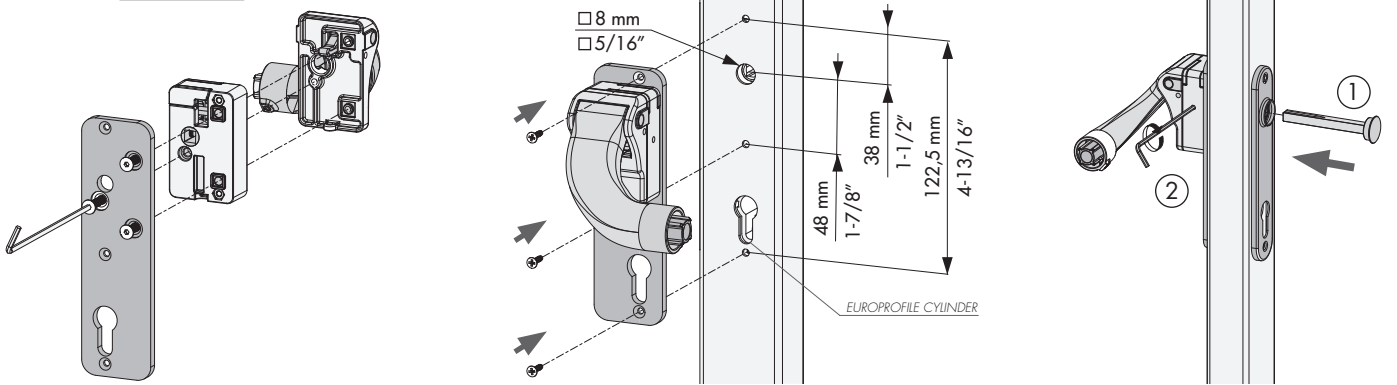

Let's make better fences together

PUSHBAR-L: INSTALLATION INSTRUCTION

① Explosion & Dimensions

② Left or right turning gate

③ Mounting

LOCINOX[®]
WWW.LOCINOX.COM

Doc. Nr.: MANU-000209

Locinox nv • Mannebeekstraat 21 • B-8790 Waregem • Belgium - Europe
Tel. +32 (0)56 77 27 66 • Fax. +32 (0)56 77 69 26 • E-mail: locinox@locinox.com

* M AN U - 0 0 0 2 0 9 *

LOCINOX®

Let's make better fences together

PUSHBAR-H: INSTALLATION INSTRUCTION

① Explosion & Dimensions

* FOR HMETAL lock only

② Left or right turning gate

③ Mounting