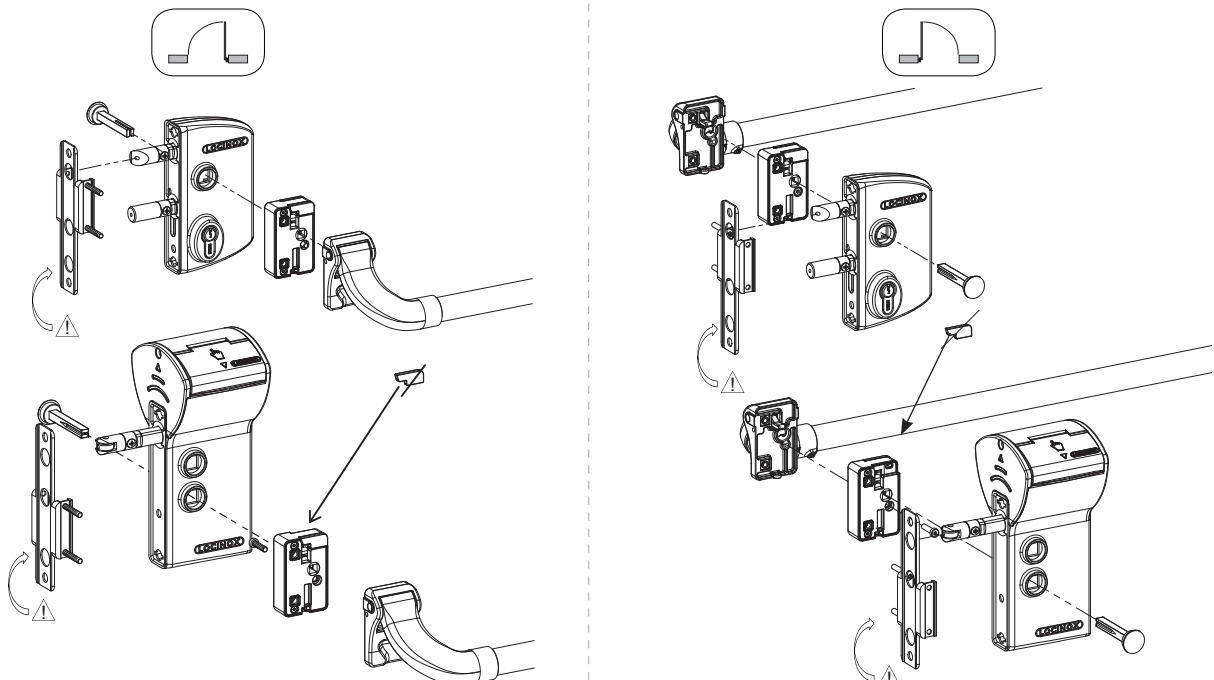

Let's make better fences together

PUSHBAR-L: INSTALLATION INSTRUCTION

① Explosion & Dimensions

② Left or right turning gate

③ Mounting

LOCINOX[®]
WWW.LOCINOX.COM

Doc. Nr.: MANU-000209

Locinox nv • Mannebeekstraat 21 • B-8790 Waregem • Belgium - Europe
Tel. +32 (0)56 77 27 66 • Fax. +32 (0)56 77 69 26 • E-mail: locinox@locinox.com

* M AN U - 0 0 0 2 0 9 *

LOCINOX®

Let's make better fences together

PUSHBAR-H: INSTALLATION INSTRUCTION

① Explosion & Dimensions

* FOR HMETAL lock only

② Left or right turning gate

③ Mounting