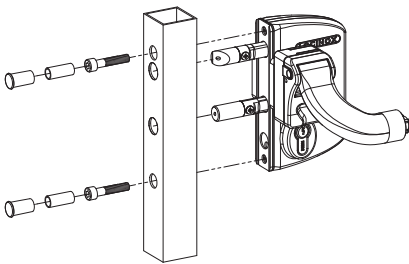

Let's make better fences together

PUSHBAR-L: INSTALLATION INSTRUCTION

① Explosion & Dimensions

② Left or right turning gate

③ Mounting

LOCINOX[®]
WWW.LOCINOX.COM

Doc. Nr.: MANU-000209

Locinox nv • Mannebeekstraat 21 • B-8790 Waregem • Belgium - Europe
Tel. +32 (0)56 77 27 66 • Fax. +32 (0)56 77 69 26 • E-mail: locinox@locinox.com

* M AN U - 0 0 0 2 0 9 *

LOCINOX®

Let's make better fences together

PUSHBAR-H: INSTALLATION INSTRUCTION

① Explosion & Dimensions

* FOR HMETAL lock only

② Left or right turning gate

③ Mounting