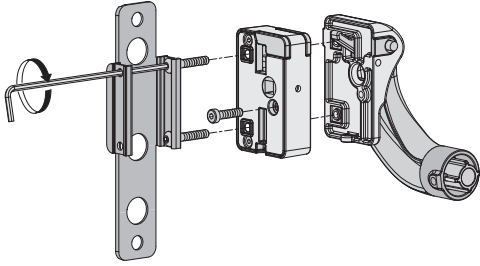

Let's make better fences together

PUSHBAR-L: INSTALLATION INSTRUCTION

① Explosion & Dimensions

② Left or right turning gate

③ Mounting

LOCINOX[®]
WWW.LOCINOX.COM

Doc. Nr.: MANU-000209

Locinox nv • Mannebeekstraat 21 • B-8790 Waregem • Belgium - Europe
Tel. +32 (0)56 77 27 66 • Fax. +32 (0)56 77 69 26 • E-mail: locinox@locinox.com

* M AN U - 0 0 0 2 0 9 *

LOCINOX®

Let's make better fences together

PUSHBAR-H: INSTALLATION INSTRUCTION

① Explosion & Dimensions

* FOR HMETAL lock only

② Left or right turning gate

③ Mounting