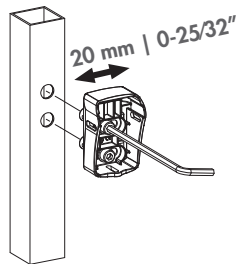

Let's make better fences together

PUSHBAR-L: INSTALLATION INSTRUCTION

① Explosion & Dimensions

② Left or right turning gate

③ Mounting

LOCINOX[®]
WWW.LOCINOX.COM

Doc. Nr.: MANU-000209

Locinox nv • Mannebeekstraat 21 • B-8790 Waregem • Belgium - Europe
Tel. +32 (0)56 77 27 66 • Fax. +32 (0)56 77 69 26 • E-mail: locinox@locinox.com

* M AN U - 0 0 0 2 0 9 *

LOCINOX®

Let's make better fences together

PUSHBAR-H: INSTALLATION INSTRUCTION

① Explosion & Dimensions

* FOR HMETAL lock only

② Left or right turning gate

③ Mounting