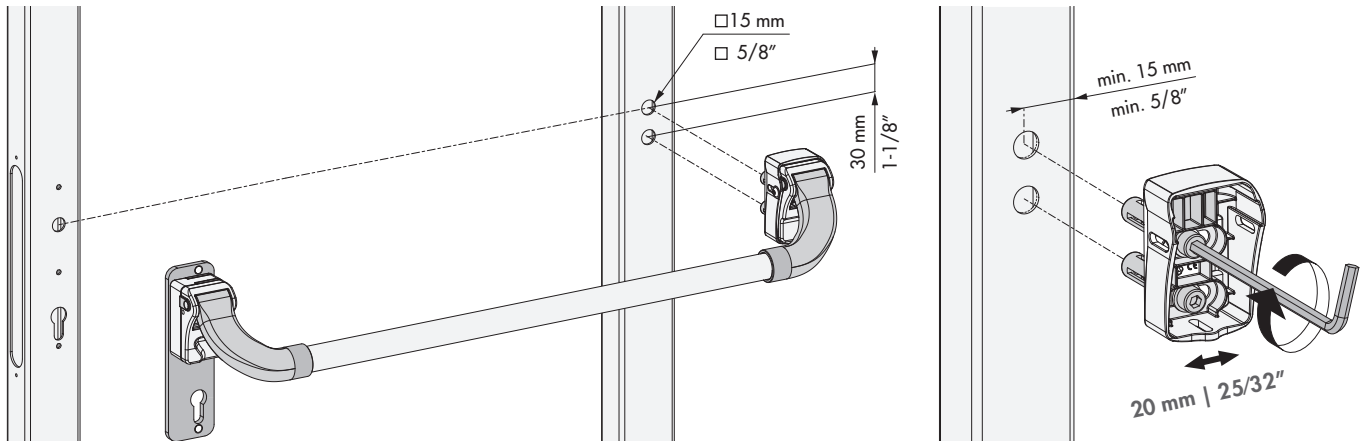

Let's make better fences together

PUSHBAR-L: INSTALLATION INSTRUCTION

① Explosion & Dimensions

② Left or right turning gate

③ Mounting

LOCINOX[®]
WWW.LOCINOX.COM

Doc. Nr.: MANU-000209

Locinox nv • Mannebeekstraat 21 • B-8790 Waregem • Belgium - Europe
Tel. +32 (0)56 77 27 66 • Fax. +32 (0)56 77 69 26 • E-mail: locinox@locinox.com

* M AN U - 0 0 0 2 0 9 *

LOCINOX®

Let's make better fences together

PUSHBAR-H: INSTALLATION INSTRUCTION

① Explosion & Dimensions

* FOR HMETAL lock only

② Left or right turning gate

③ Mounting