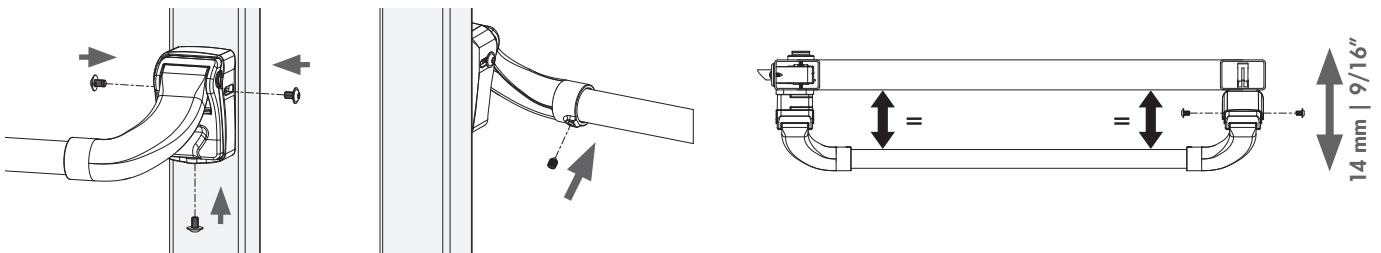

Let's make better fences together

PUSHBAR-L: INSTALLATION INSTRUCTION

① Explosion & Dimensions

② Left or right turning gate

③ Mounting

LOCINOX[®]
WWW.LOCINOX.COM

Doc. Nr.: MANU-000209

Locinox nv • Mannebeekstraat 21 • B-8790 Waregem • Belgium - Europe
Tel. +32 (0)56 77 27 66 • Fax. +32 (0)56 77 69 26 • E-mail: locinox@locinox.com

* M AN U - 0 0 0 2 0 9 *

LOCINOX®

Let's make better fences together

PUSHBAR-H: INSTALLATION INSTRUCTION

① Explosion & Dimensions

* FOR HMETAL lock only

② Left or right turning gate

③ Mounting