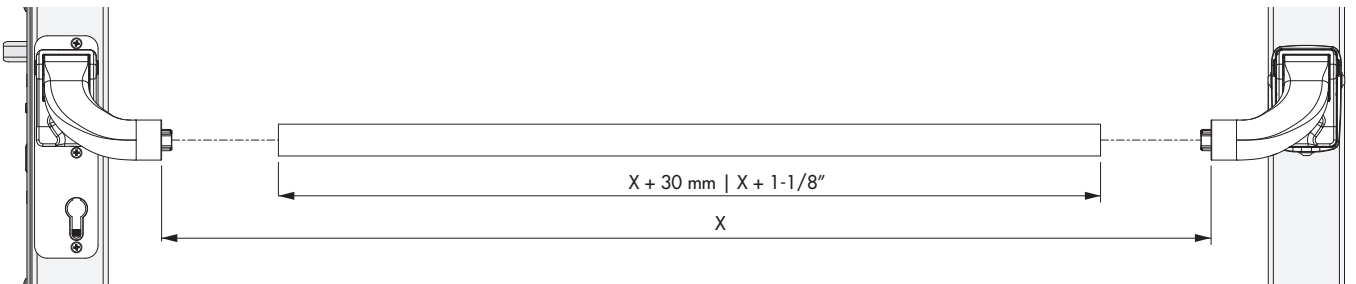

Let's make better fences together

PUSHBAR-L: INSTALLATION INSTRUCTION

① Explosion & Dimensions

② Left or right turning gate

③ Mounting

LOCINOX[®]
WWW.LOCINOX.COM

Doc. Nr.: MANU-000209

Locinox nv • Mannebeekstraat 21 • B-8790 Waregem • Belgium - Europe
Tel. +32 (0)56 77 27 66 • Fax. +32 (0)56 77 69 26 • E-mail: locinox@locinox.com

* M AN U - 0 0 0 2 0 9 *

LOCINOX®

Let's make better fences together

PUSHBAR-H: INSTALLATION INSTRUCTION

① Explosion & Dimensions

* FOR HMETAL lock only

② Left or right turning gate

③ Mounting