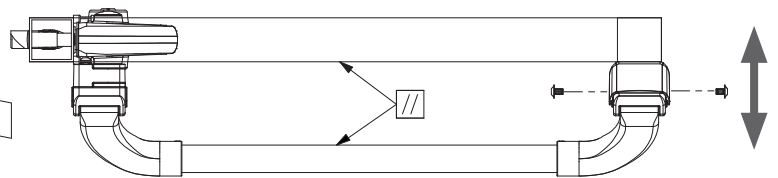

Let's make better fences together

PUSHBAR-L: INSTALLATION INSTRUCTION

① Explosion & Dimensions

② Left or right turning gate

③ Mounting

LOCINOX[®]
WWW.LOCINOX.COM

Doc. Nr.: MANU-000209

Locinox nv • Mannebeekstraat 21 • B-8790 Waregem • Belgium - Europe
Tel. +32 (0)56 77 27 66 • Fax. +32 (0)56 77 69 26 • E-mail: locinox@locinox.com

* M AN U - 0 0 0 2 0 9 *

LOCINOX®

Let's make better fences together

PUSHBAR-H: INSTALLATION INSTRUCTION

① Explosion & Dimensions

* FOR HMETAL lock only

② Left or right turning gate

③ Mounting