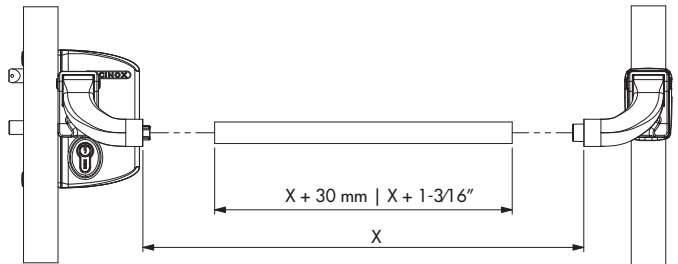

Let's make better fences together

PUSHBAR-L: INSTALLATION INSTRUCTION

① Explosion & Dimensions

② Left or right turning gate

③ Mounting

LOCINOX[®]
WWW.LOCINOX.COM

Doc. Nr.: MANU-000209

Locinox nv • Mannebeekstraat 21 • B-8790 Waregem • Belgium - Europe
Tel. +32 (0)56 77 27 66 • Fax. +32 (0)56 77 69 26 • E-mail: locinox@locinox.com

* M AN U - 0 0 0 2 0 9 *

LOCINOX®

Let's make better fences together

PUSHBAR-H: INSTALLATION INSTRUCTION

① Explosion & Dimensions

* FOR HMETAL lock only

② Left or right turning gate

③ Mounting