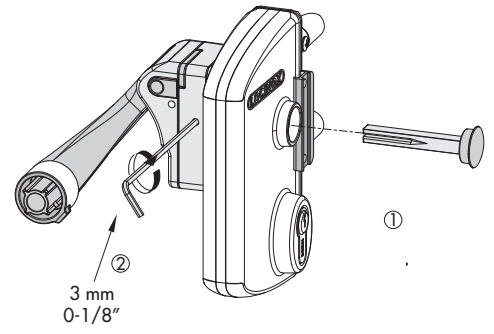

Let's make better fences together

PUSHBAR-L: INSTALLATION INSTRUCTION

① Explosion & Dimensions

② Left or right turning gate

③ Mounting

LOCINOX[®]
WWW.LOCINOX.COM

Doc. Nr.: MANU-000209

Locinox nv • Mannebeekstraat 21 • B-8790 Waregem • Belgium - Europe
Tel. +32 (0)56 77 27 66 • Fax. +32 (0)56 77 69 26 • E-mail: locinox@locinox.com

* M AN U - 0 0 0 2 0 9 *

LOCINOX®

Let's make better fences together

PUSHBAR-H: INSTALLATION INSTRUCTION

① Explosion & Dimensions

* FOR HMETAL lock only

② Left or right turning gate

③ Mounting