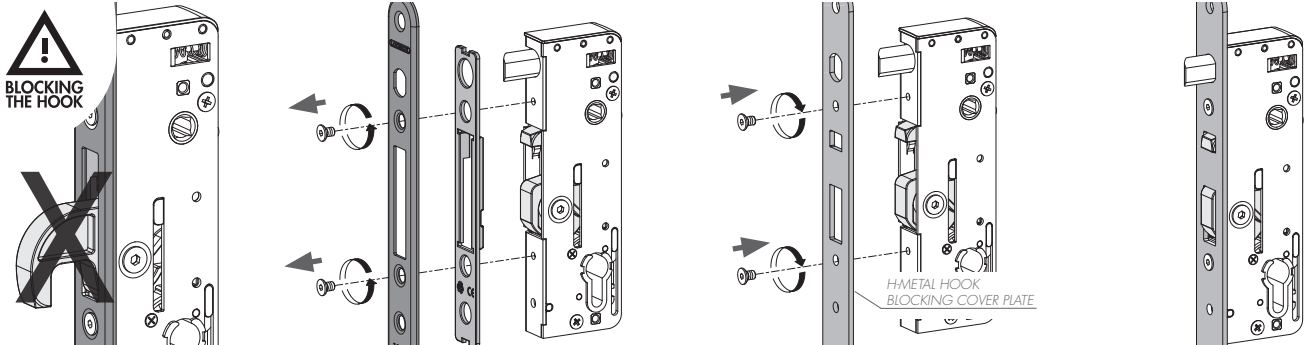

Let's make better fences together

PUSHBAR-L: INSTALLATION INSTRUCTION

① Explosion & Dimensions

② Left or right turning gate

③ Mounting

LOCINOX[®]
WWW.LOCINOX.COM

Doc. Nr.: MANU-000209

Locinox nv • Mannebeekstraat 21 • B-8790 Waregem • Belgium - Europe
Tel. +32 (0)56 77 27 66 • Fax. +32 (0)56 77 69 26 • E-mail: locinox@locinox.com

* M AN U - 0 0 0 2 0 9 *

LOCINOX®

Let's make better fences together

PUSHBAR-H: INSTALLATION INSTRUCTION

① Explosion & Dimensions

* FOR HMETAL lock only

② Left or right turning gate

③ Mounting