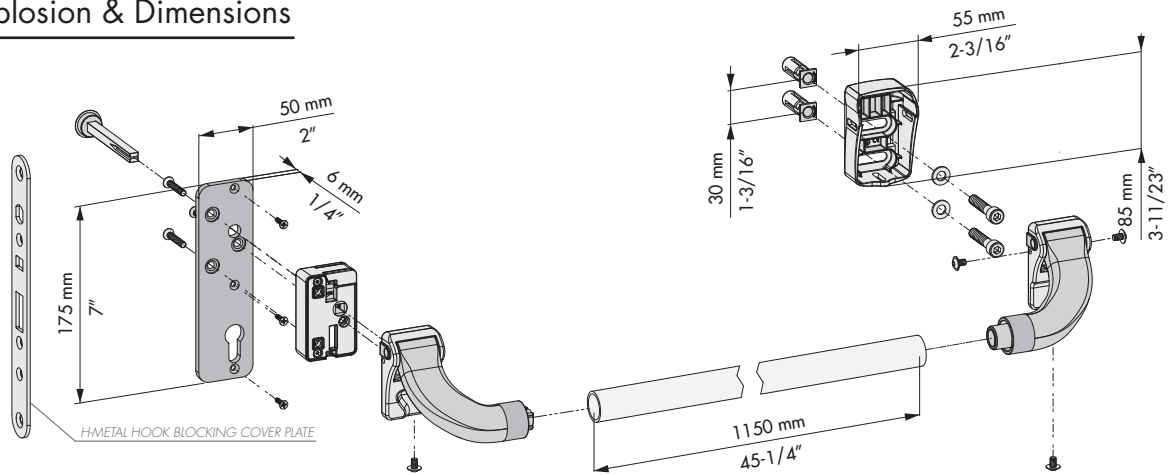

Let's make better fences together

PUSHBAR-L: INSTALLATION INSTRUCTION

① Explosion & Dimensions

② Left or right turning gate

③ Mounting

LOCINOX[®]
WWW.LOCINOX.COM

Doc. Nr.: MANU-000209

Locinox nv • Mannebeekstraat 21 • B-8790 Waregem • Belgium - Europe
Tel. +32 (0)56 77 27 66 • Fax. +32 (0)56 77 69 26 • E-mail: locinox@locinox.com

* M AN U - 0 0 0 2 0 9 *

LOCINOX®

Let's make better fences together

PUSHBAR-H: INSTALLATION INSTRUCTION

① Explosion & Dimensions

* FOR HMETAL lock only

② Left or right turning gate

③ Mounting